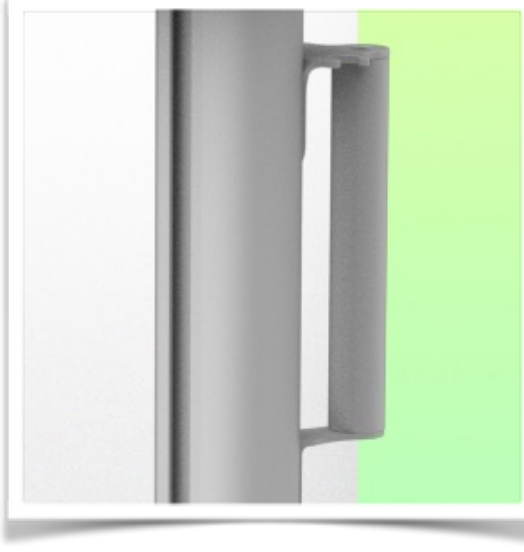

Carrying handle Light

Fits on all our medical carts
and is easy to install

Easy to clean