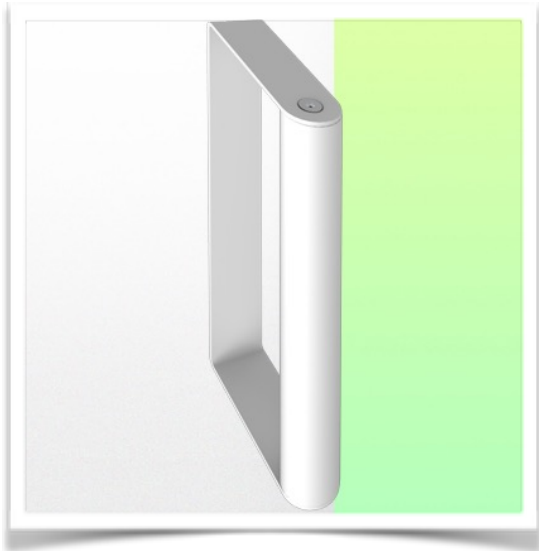

Carrying handle Light

Fits on all our medical carts
and is easy to install

Easy to clean