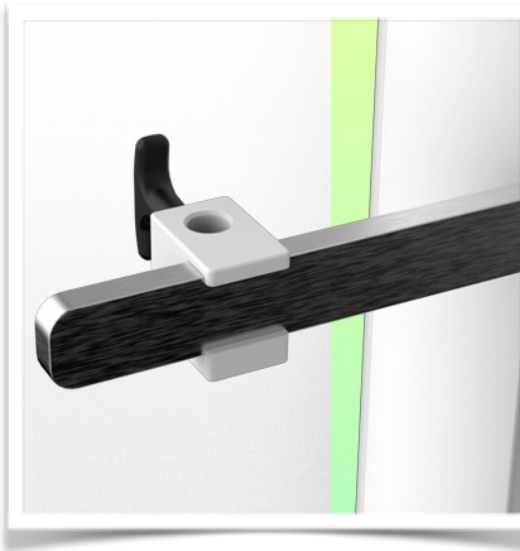

Presentation

Part Number: WM 555.6051

Adapter for Din European Rail 10x25 mm for tube Diameter 25 mm

Din European Rail 10 x 25 mm

Pole 25 mm

Fits on 10 x 25 mm Din rail and can accommodate a 25 mm diameter pole